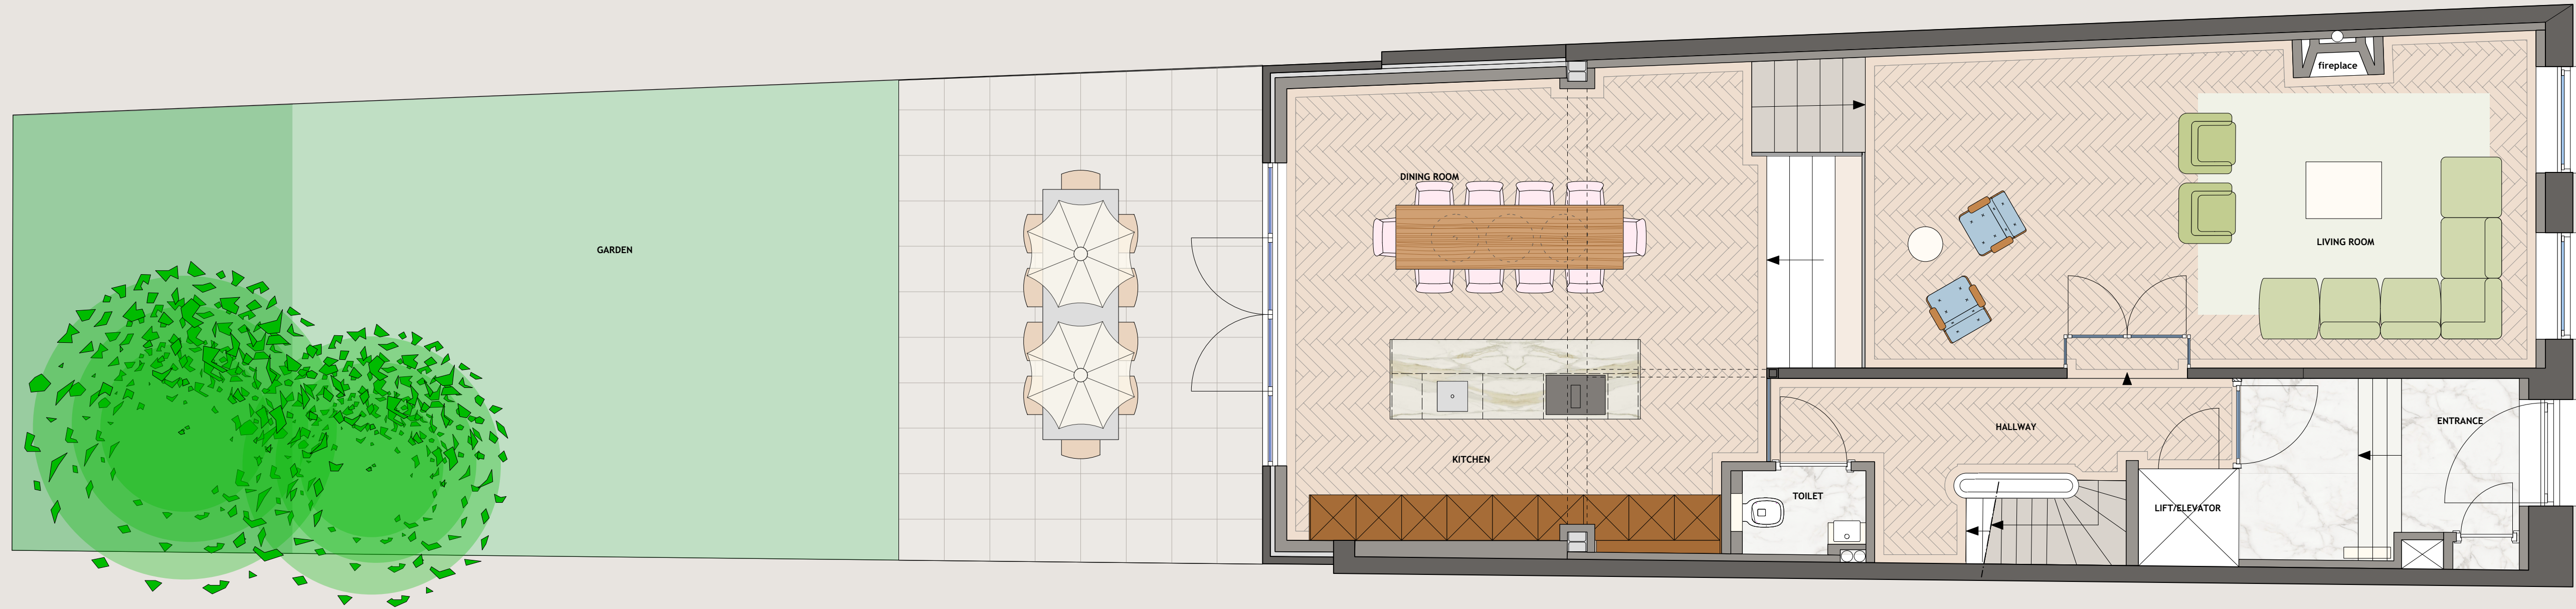

THOMAS S'JACOB
architectuur | ontwerp | projectontwikkeling
postbus 4487 | 3006 al | rotterdam | +31 (0)6 34 375 810 | www.thomassjacob.com

van EEGHENSTRAAT 77 AMSTERDAM
TOWNHOUSE

name: **ZV-VE77-PR_00**
subject: First Floor
scale: 1à50
size: 750x290mm
date: 16 june 2020 -
23 june 2020 -
25 june 2020 -
26 june 2020 -
- -