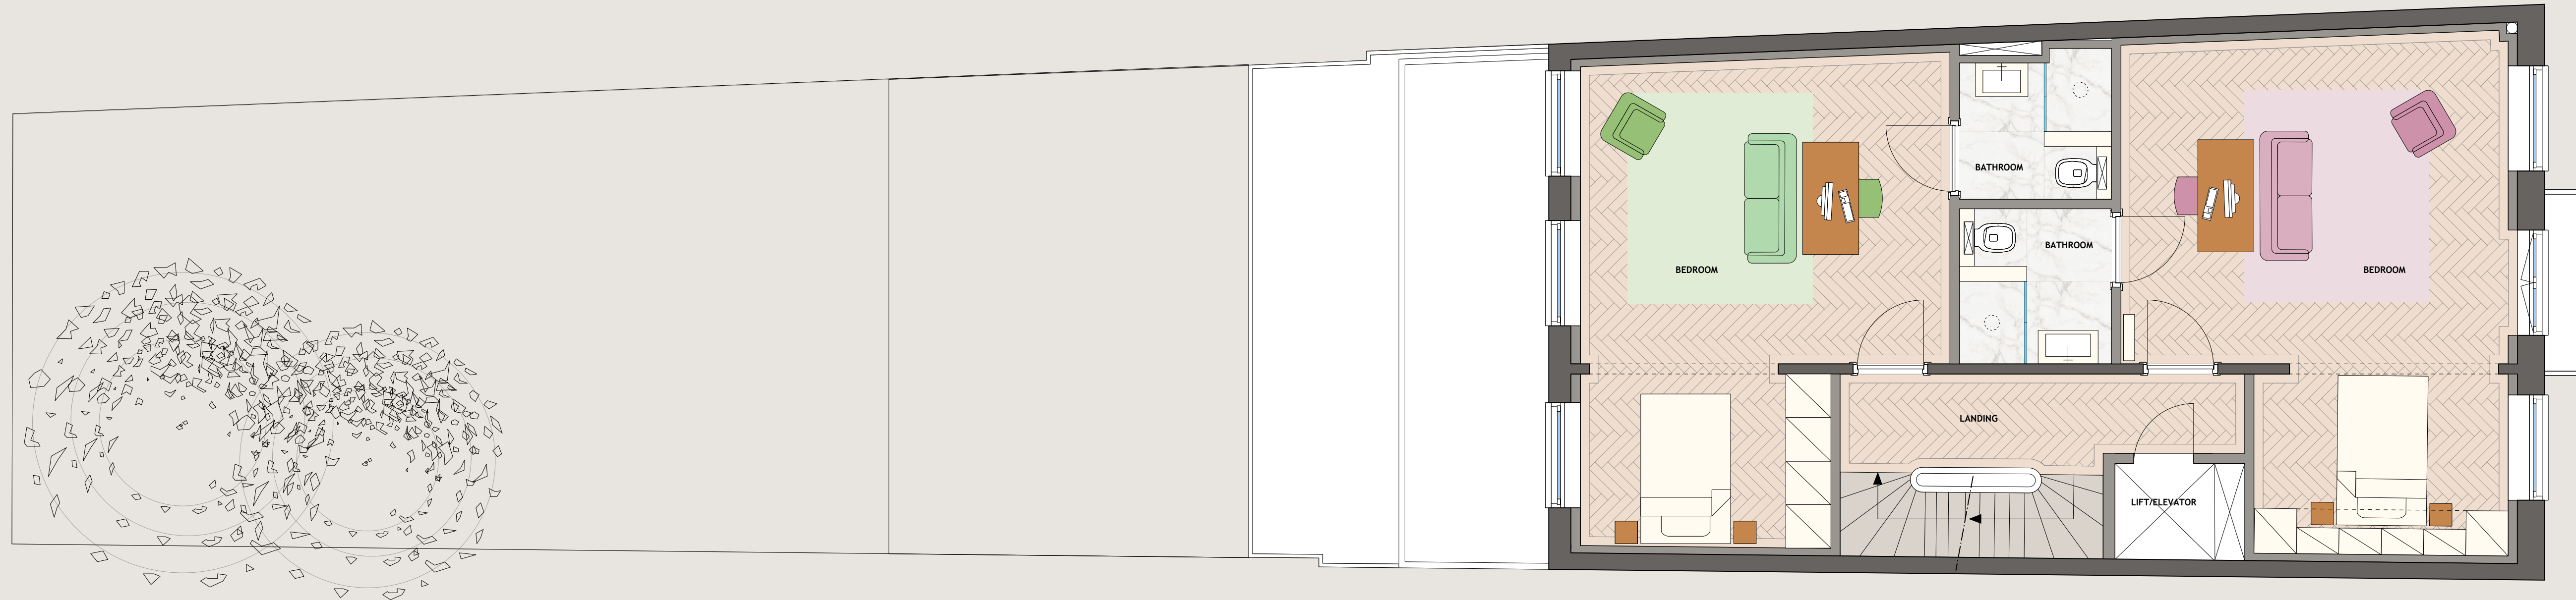

THOMAS S'JACOB
 architectuur | ontwerp | projectontwikkeling
 postbus 4487 | 3006 al | rotterdam | +31 (0)6 34 375 810 | www.thomassjacob.com

van EEGHENSTRAAT 77 AMSTERDAM
 TOWNHOUSE

name:	ZV-VE77-PR_01	
subject:	Second Floor	
scale:	1à50	
size:	750x290mm	
date:	16 june 2020	-
	23 june 2020	-
	25 june 2020	-
	-	-
	-	-

THOMAS S'JACOB
 architectuur | ontwerp | projectontwikkeling

postbus 4487 | 3006 al | rotterdam | +31 (0)6 34 375 810 | www.thomassjacob.com

van EEGHENSTRAAT 77 AMSTERDAM
 TOWNHOUSE

name:	ZV-VE77-PR_02
subject:	Third Floor
scale:	1à50
size:	750x290mm
date:	16 june 2020 -
	23 june 2020 -
	25 june 2020 -
	- -
	- -

THOMAS S'JACOB
 architectuur | ontwerp | projectontwikkeling

postbus 4487 | 3006 al | rotterdam | +31 (0)6 34 375 810 | www.thomassjacob.com

van EEGHENSTRAAT 77 AMSTERDAM
 TOWNHOUSE

name: **ZV-VE77-PR_03**
 subject: Fourth Floor
 scale: 1à50
 size: 750x290mm
 date: 16 june 2020 -
 23 june 2020 -
 25 june 2020 -
 - -
 - -

THOMAS S'JACOB
 architectuur | ontwerp | projectontwikkeling
 postbus 4487 | 3006 al | rotterdam | +31 (0)6 34 375 810 | www.thomassjacob.com

van EEGHENSTRAAT 77 AMSTERDAM
 TOWNHOUSE

name: **ZV-VE77-PR_04**
 subject: Roof Terrace
 scale: 1à50
 size: 750x290mm
 date: 16 june 2020 -
 23 june 2020 -
 25 june 2020 -
 - -
 - -