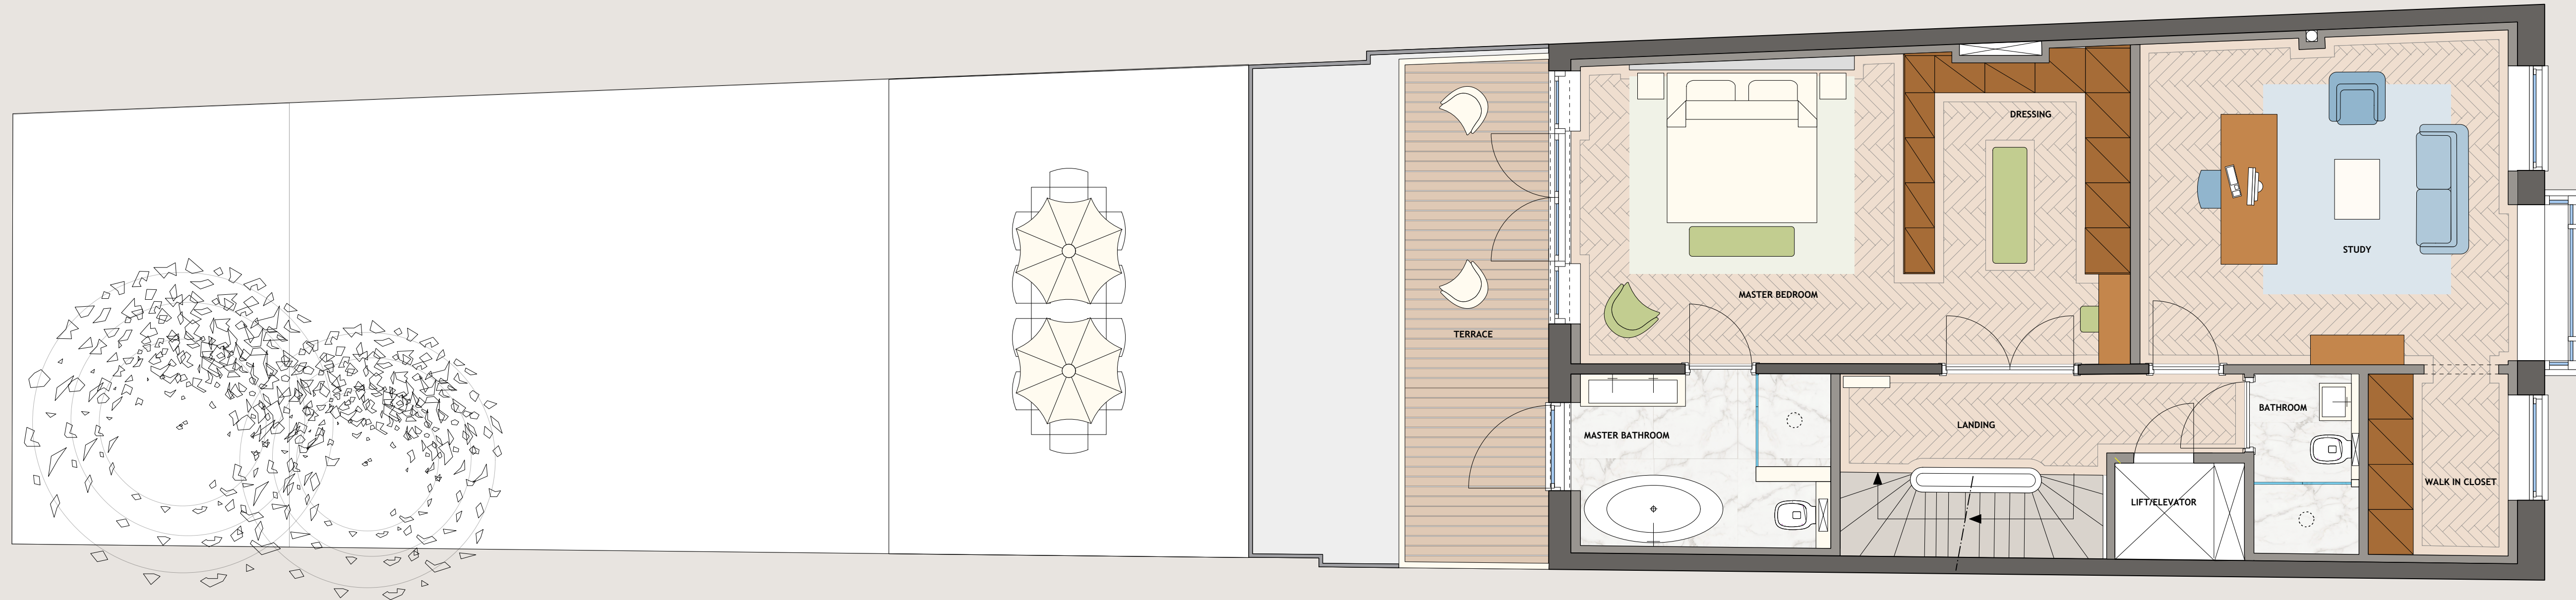

THOMAS S'JACOB
 architectuur | ontwerp | projectontwikkeling
 postbus 4487 | 3006 al | rotterdam | +31 (0)6 34 375 810 | www.thomassjacob.com

van EEGHENSTRAAT 77 AMSTERDAM
 TOWNHOUSE

name:	ZV-VE77-PR_01	
subject:	Second Floor	
scale:	1à50	
size:	750x290mm	
date:	16 june 2020	-
	23 june 2020	-
	25 june 2020	-
	-	-
	-	-

THOMAS S'JACOB
 architectuur | ontwerp | projectontwikkeling

postbus 4487 | 3006 al | rotterdam | +31 (0)6 34 375 810 | www.thomassjacob.com

van EEGHENSTRAAT 77 AMSTERDAM
 TOWNHOUSE

name:	ZV-VE77-PR_02
subject:	Third Floor
scale:	1à50
size:	750x290mm
date:	16 june 2020 -
	23 june 2020 -
	25 june 2020 -
	- -
	- -

THOMAS S'JACOB
 architectuur | ontwerp | projectontwikkeling

postbus 4487 | 3006 al | rotterdam | +31 (0)6 34 375 810 | www.thomassjacob.com

van EEGHENSTRAAT 77 AMSTERDAM
 TOWNHOUSE

name: **ZV-VE77-PR_03**
 subject: Fourth Floor
 scale: 1à50
 size: 750x290mm
 date: 16 june 2020 -
 23 june 2020 -
 25 june 2020 -
 - -
 - -

THOMAS S'JACOB
 architectuur | ontwerp | projectontwikkeling
 postbus 4487 | 3006 al | rotterdam | +31 (0)6 34 375 810 | www.thomassjacob.com

van EEGHENSTRAAT 77 AMSTERDAM
 TOWNHOUSE

name: **ZV-VE77-PR_04**
 subject: Roof Terrace
 scale: 1à50
 size: 750x290mm
 date: 16 june 2020 -
 23 june 2020 -
 25 june 2020 -
 - -
 - -