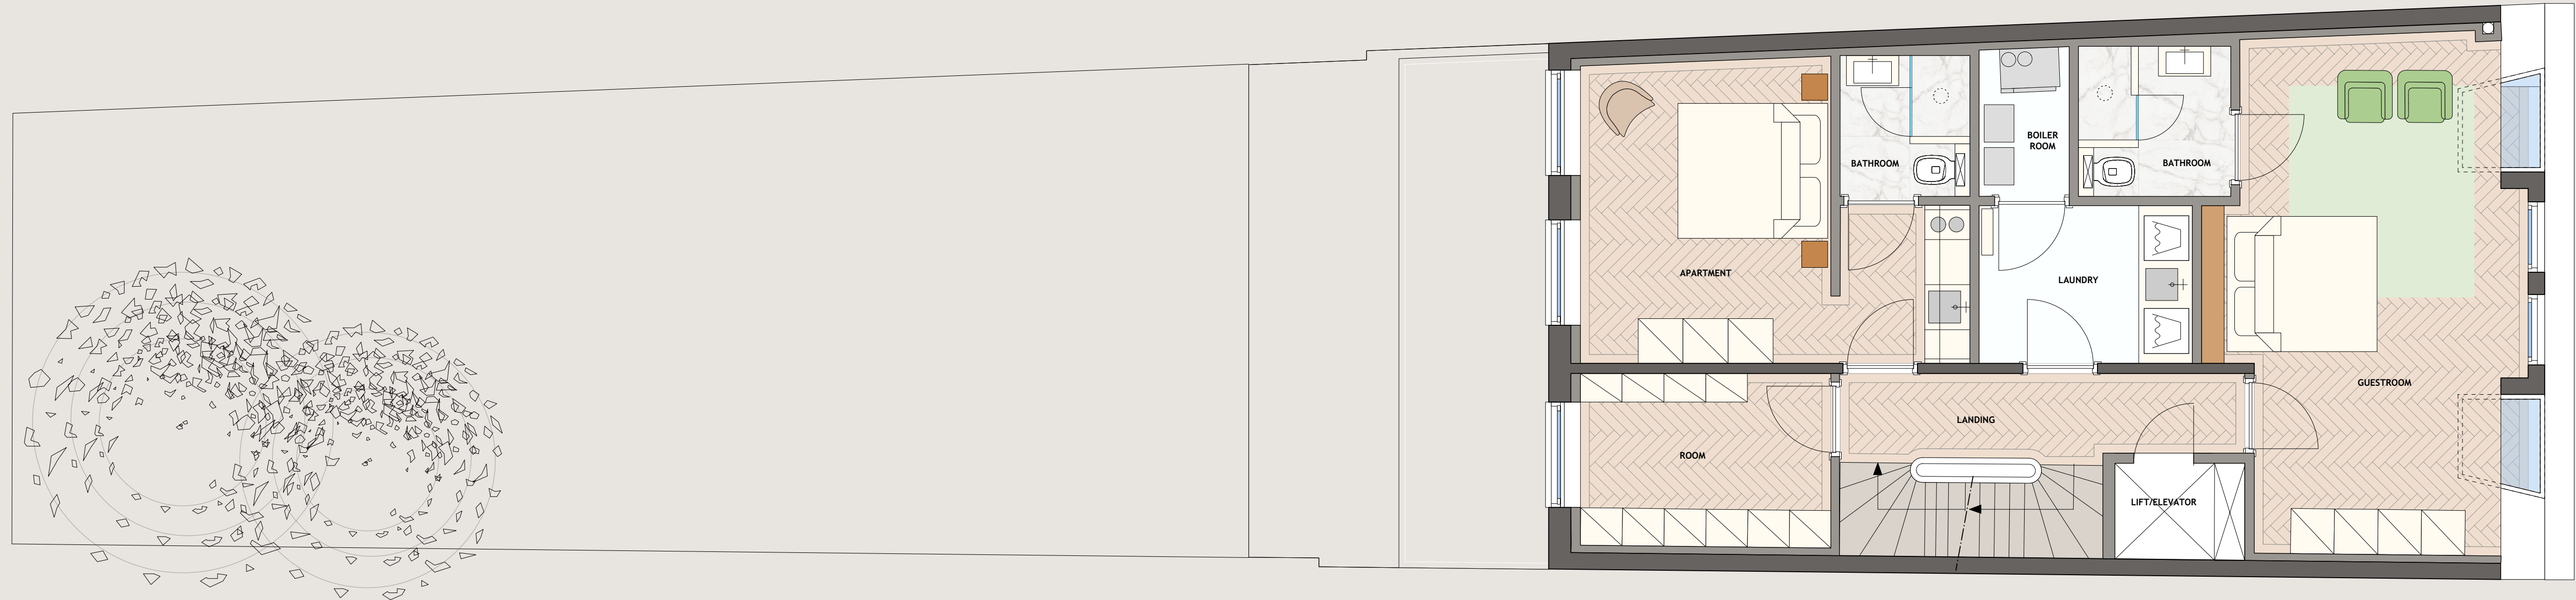

THOMAS S'JACOB
architectuur | ontwerp | projectontwikkeling

van EEGHENSTRAAT 77 AMSTERDAM
TOWNHOUSE

name: **ZV-VE77-PR_03**
subject: Fourth Floor
scale: 1à50
size: 750x290mm
date: 16 june 2020 -
23 june 2020 -
25 june 2020 -
- -
- -