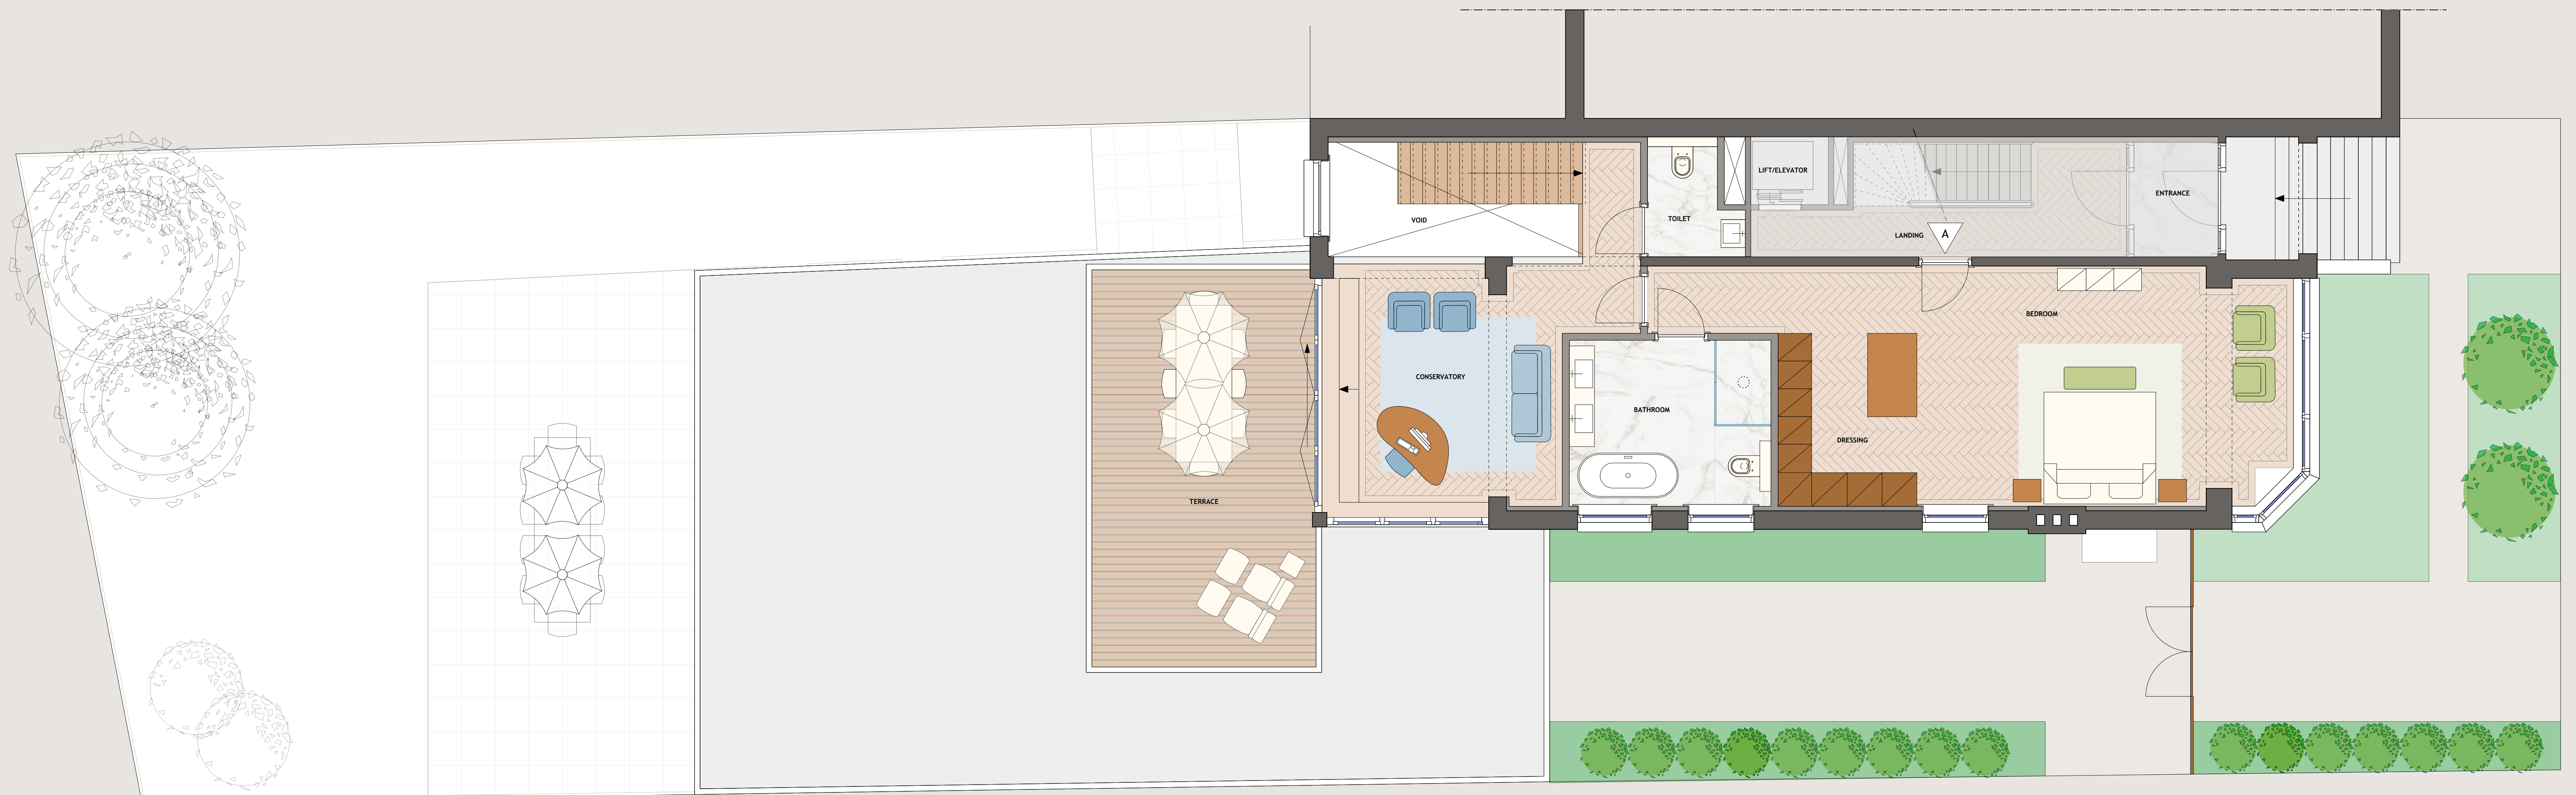

APARTMENT A

THOMAS S' JACOB architectuur ontwerp projectontwikkeling postbus 44871 3006 al rotterdam +31 (0)6 34 375 810 www.thomasjacob.com	
van EEGHENSTRAAT 110 AMSTERDAM TOWNHOUSE	
name:	ZV-VE110-PR_1PG
subject:	Garden Level
scale:	1:850
size:	1000x400mm
date:	02 march 2021
	04 march 2021

APARTMENT A

THOMAS S' JACOB
 architectuur | ontwerp | projectontwikkeling
 postbus 44871 3006 al | rotterdam | +31 (0)6 34 375 810 | www.thomasjacob.com

van EEGHENSTRAAT 110 AMSTERDAM
 TOWNHOUSE

name:	ZV-VE110-PR_OPG
subject:	First Floor
scale:	1:350
size:	1000x400mm
date:	02 march 2021
	04 march 2021